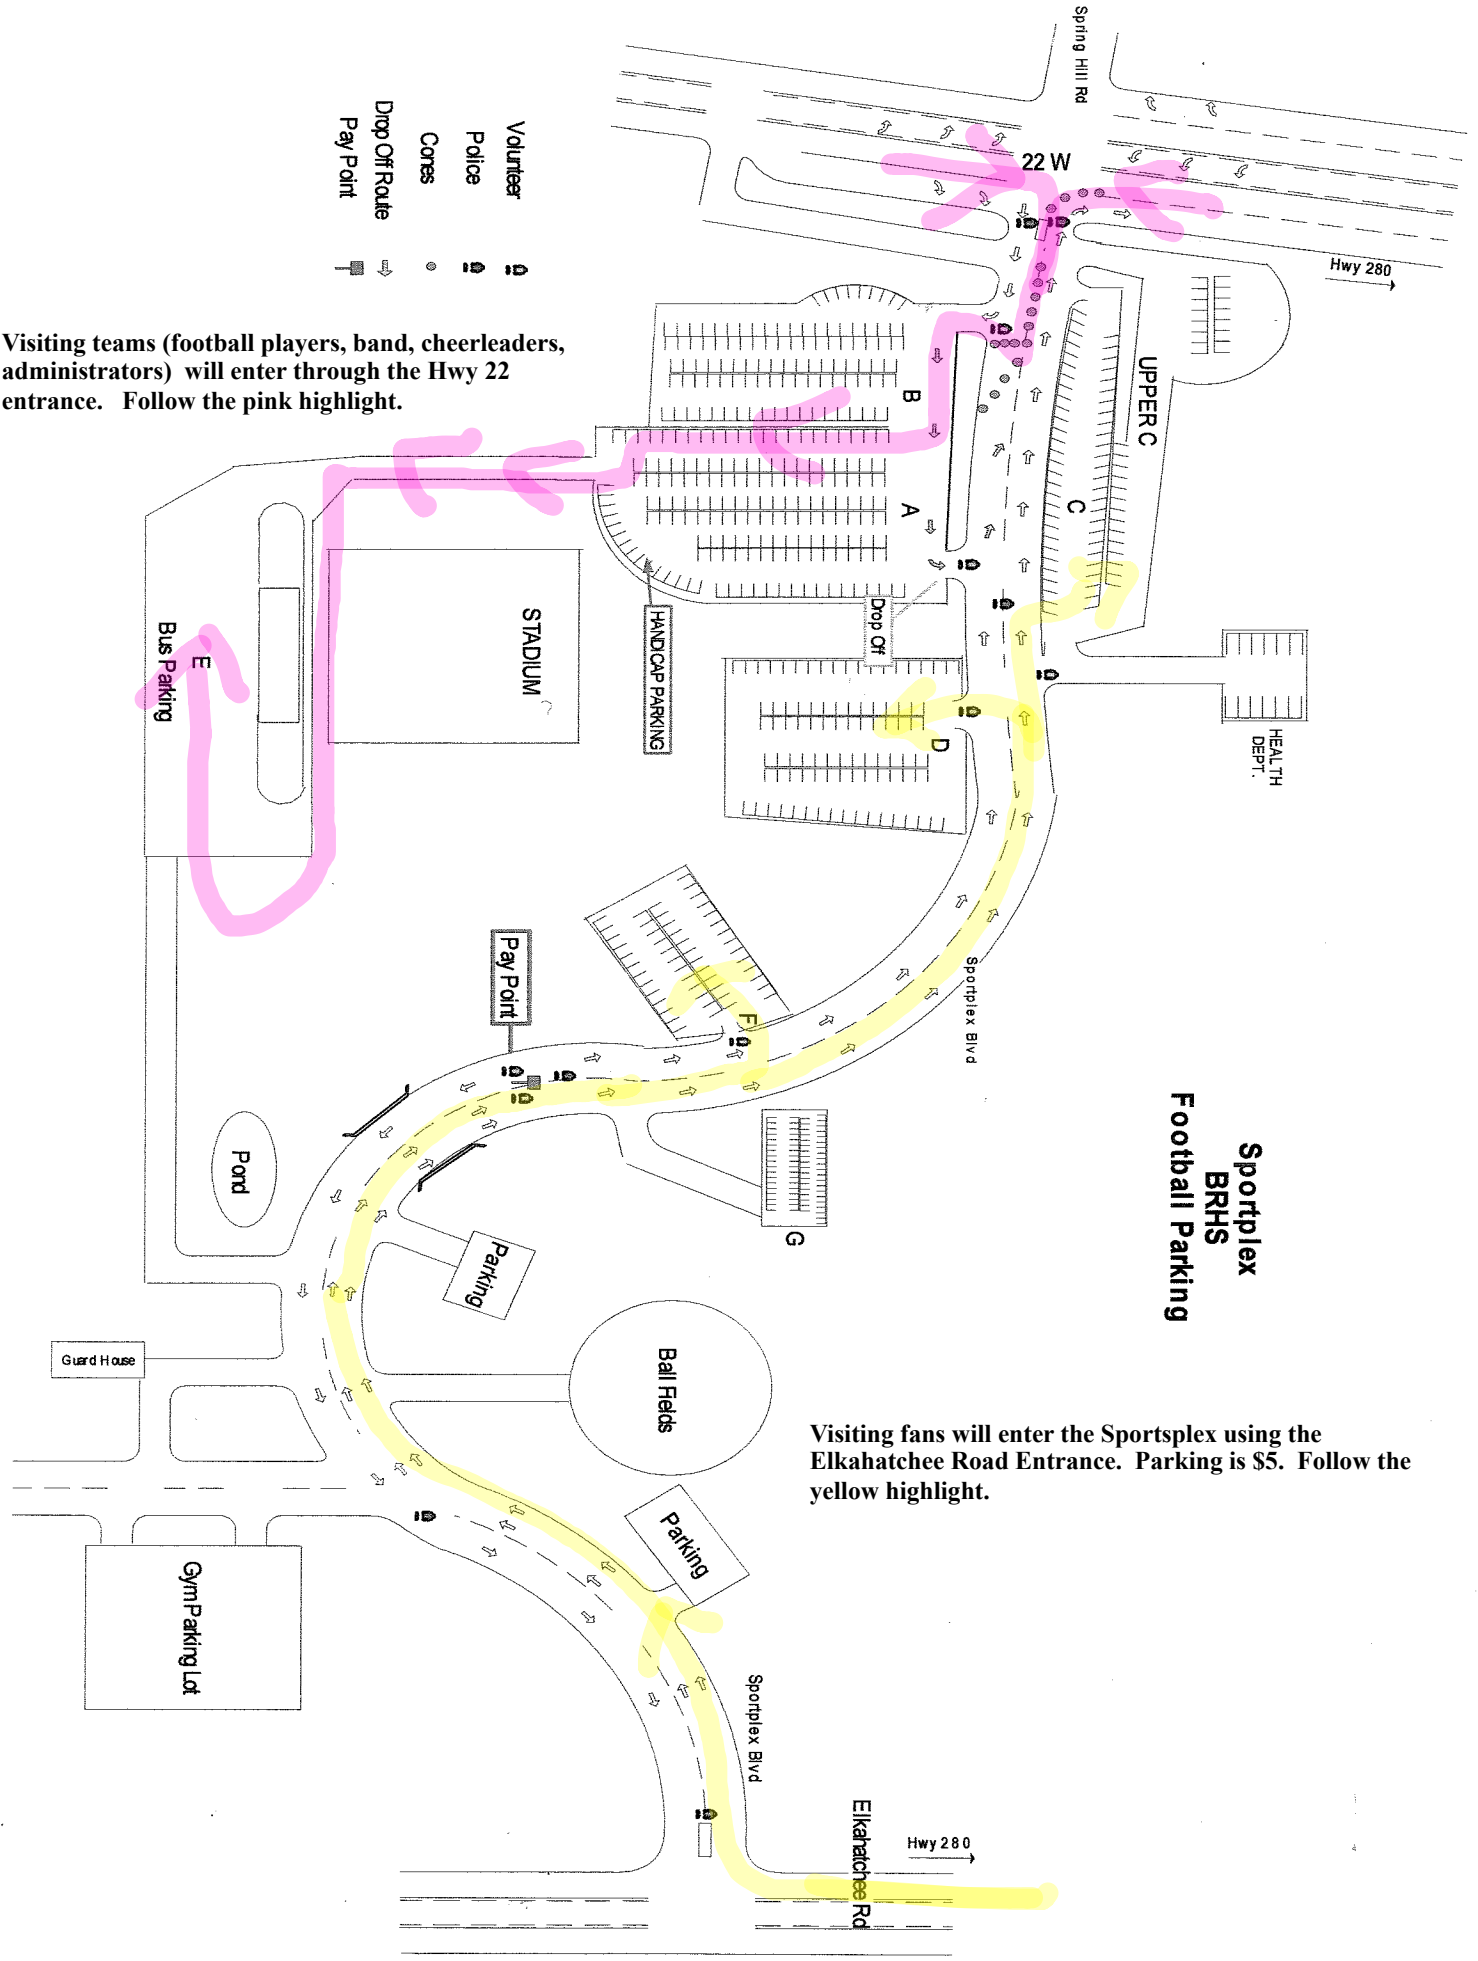

- Volunteer
- Police
- Cones
- Drop Off Route
- Pay Point

Visiting teams (football players, band, cheerleaders, administrators) will enter through the Hwy 22 entrance. Follow the pink highlight.

**Sportsplex
BRHS
Football Parking**

Visiting fans will enter the Sportsplex using the Elkatchee Road Entrance. Parking is \$5. Follow the yellow highlight.